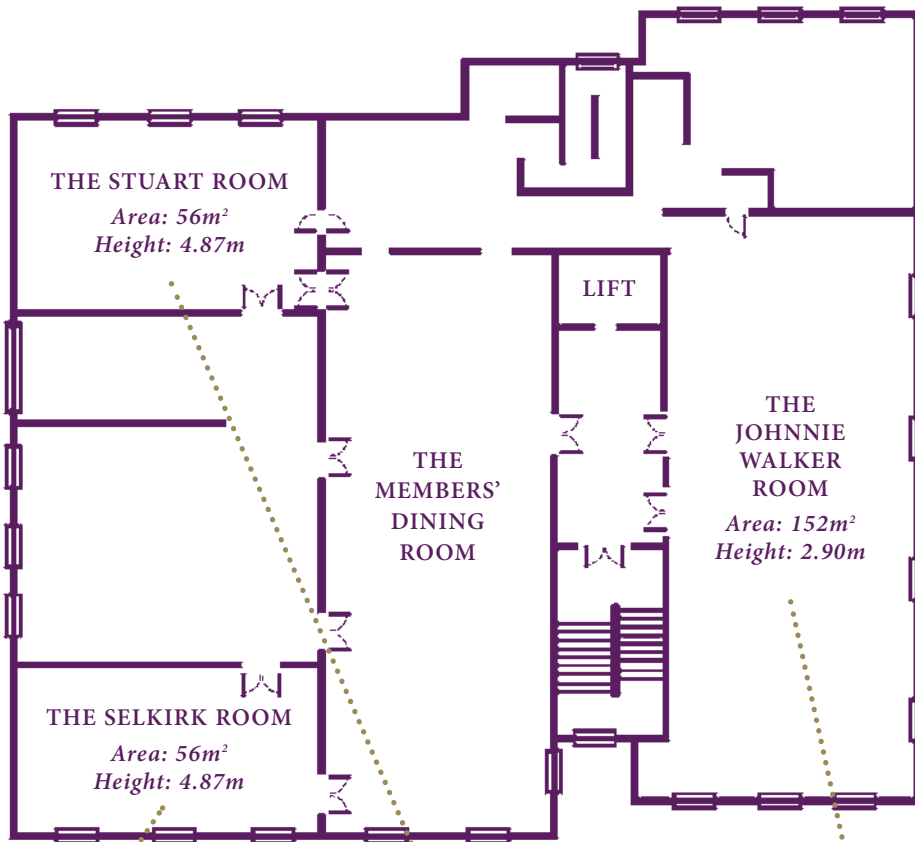

First Floor

The Selkirk Room

The Stuart Room

The Johnnie Walker Room

ROOM CAPACITIES						
Room	Boardroom	U-shape	Classroom	Theatre	Lunch Dinner	Reception
Johnnie Walker	50	110	100	200	170	250
Selkirk Room	22	37	22	40	36	50
Stuart Room	26	40	22	50	54	60

All rooms have either wireless or wired connectivity.